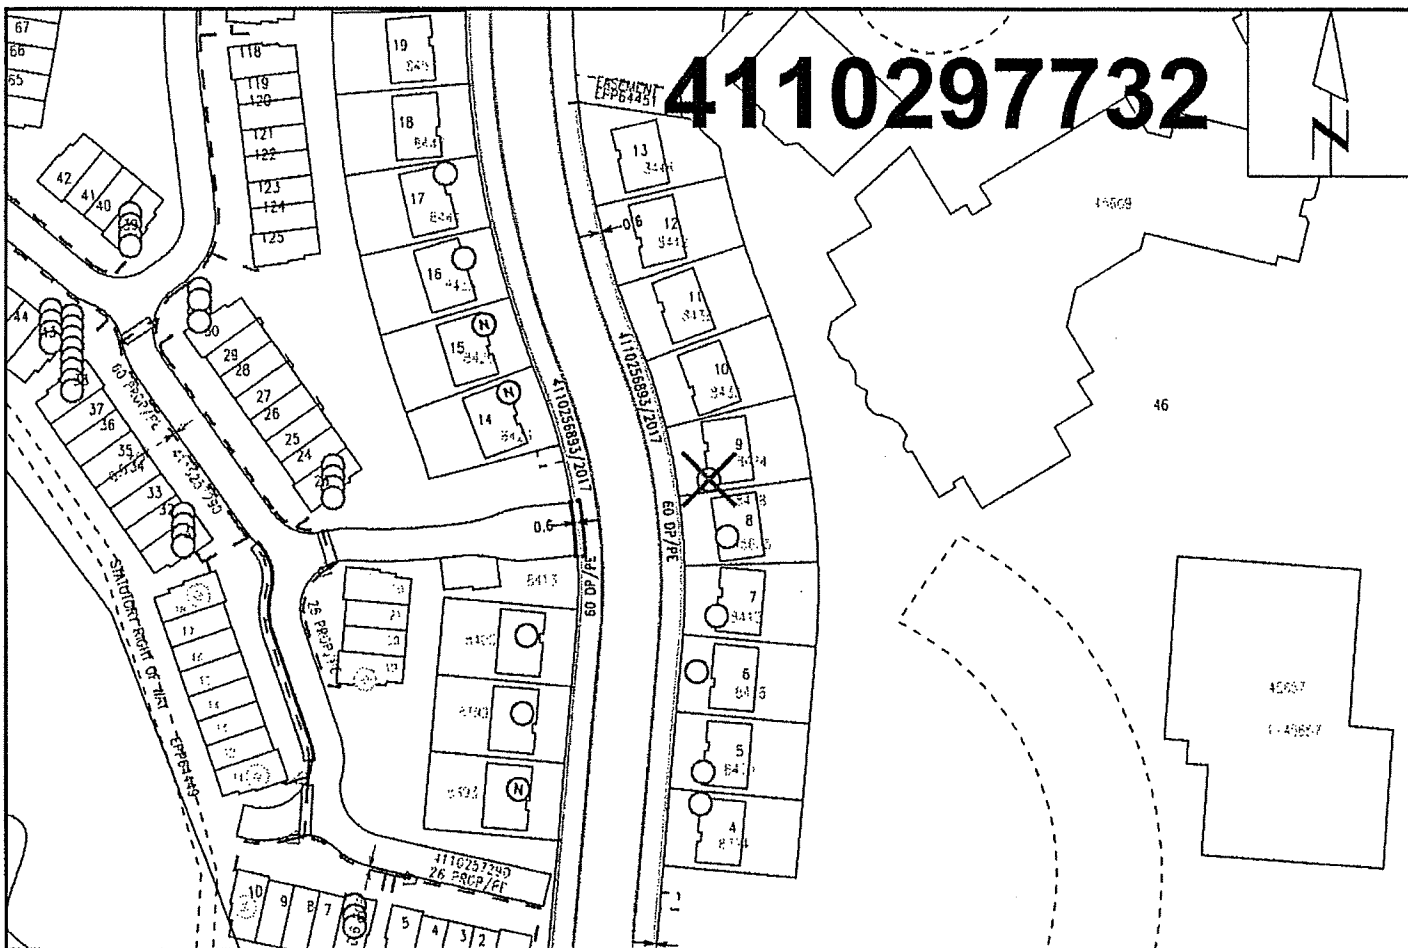

# 4110297732

Nearest Intersection: Airport Rd and Midtown Way.  
Distance from lot to Intersection is 118 meters (77 degrees South of West).  
View Scale: 1:1000

8424 Midtown Way, Chilliwack

Order #: 30997748 Prem #: 10087878 City Limits: Chilliwack

X: 1294636417.00 Y: 468427450.00

2018/04/30